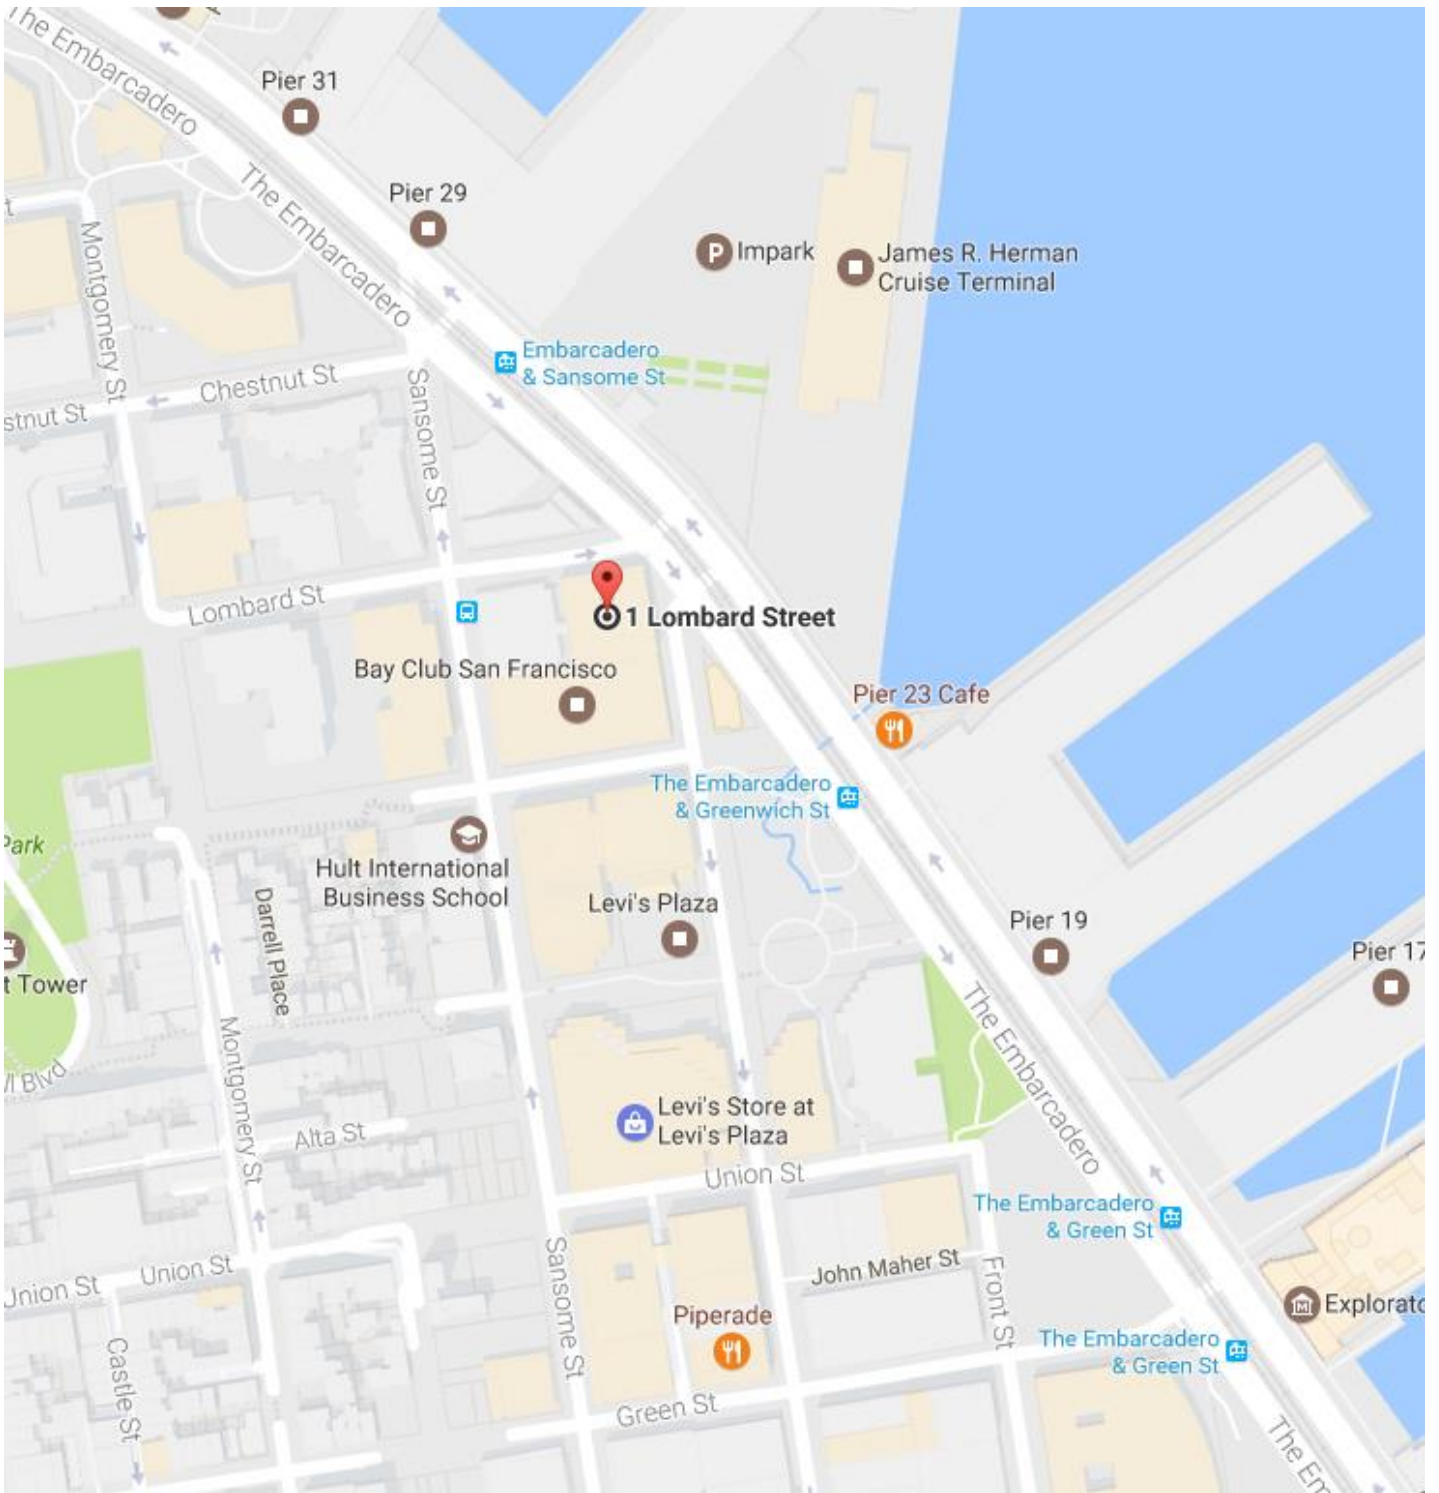

Indus Capital Partners San Francisco

One Lombard Street
Suite 303
San Francisco, CA 94111

Driving Directions from San Francisco Airport

US-101 North via the ramp to San Francisco

Follow signs for San Bruno/U.S. 101 N and merge onto US-101 N

Continue on US-101 N to San Francisco

Merge onto I-280 N by taking exit 430A Downtown SF

Exit onto King Street

Continue on The Embarcadero

Turn Left onto Green Street

Turn Right onto Sansome St

Turn Right onto Lombard St

Destination on the right

Driving Directions from Oakland Airport

I-880 North via the ramp to Downtown Oakland

Exit Left onto I-80 West toward San Francisco/Bay Bridge – Toll Road

Take the 2C Fremont Exit (1st exit off the Bay Bridge)

Left at Fremont, which will turn into Front St once you cross Market

Turn left onto California St

Turn right onto Sansome St

Turn right onto Lombard St

Destination on the right