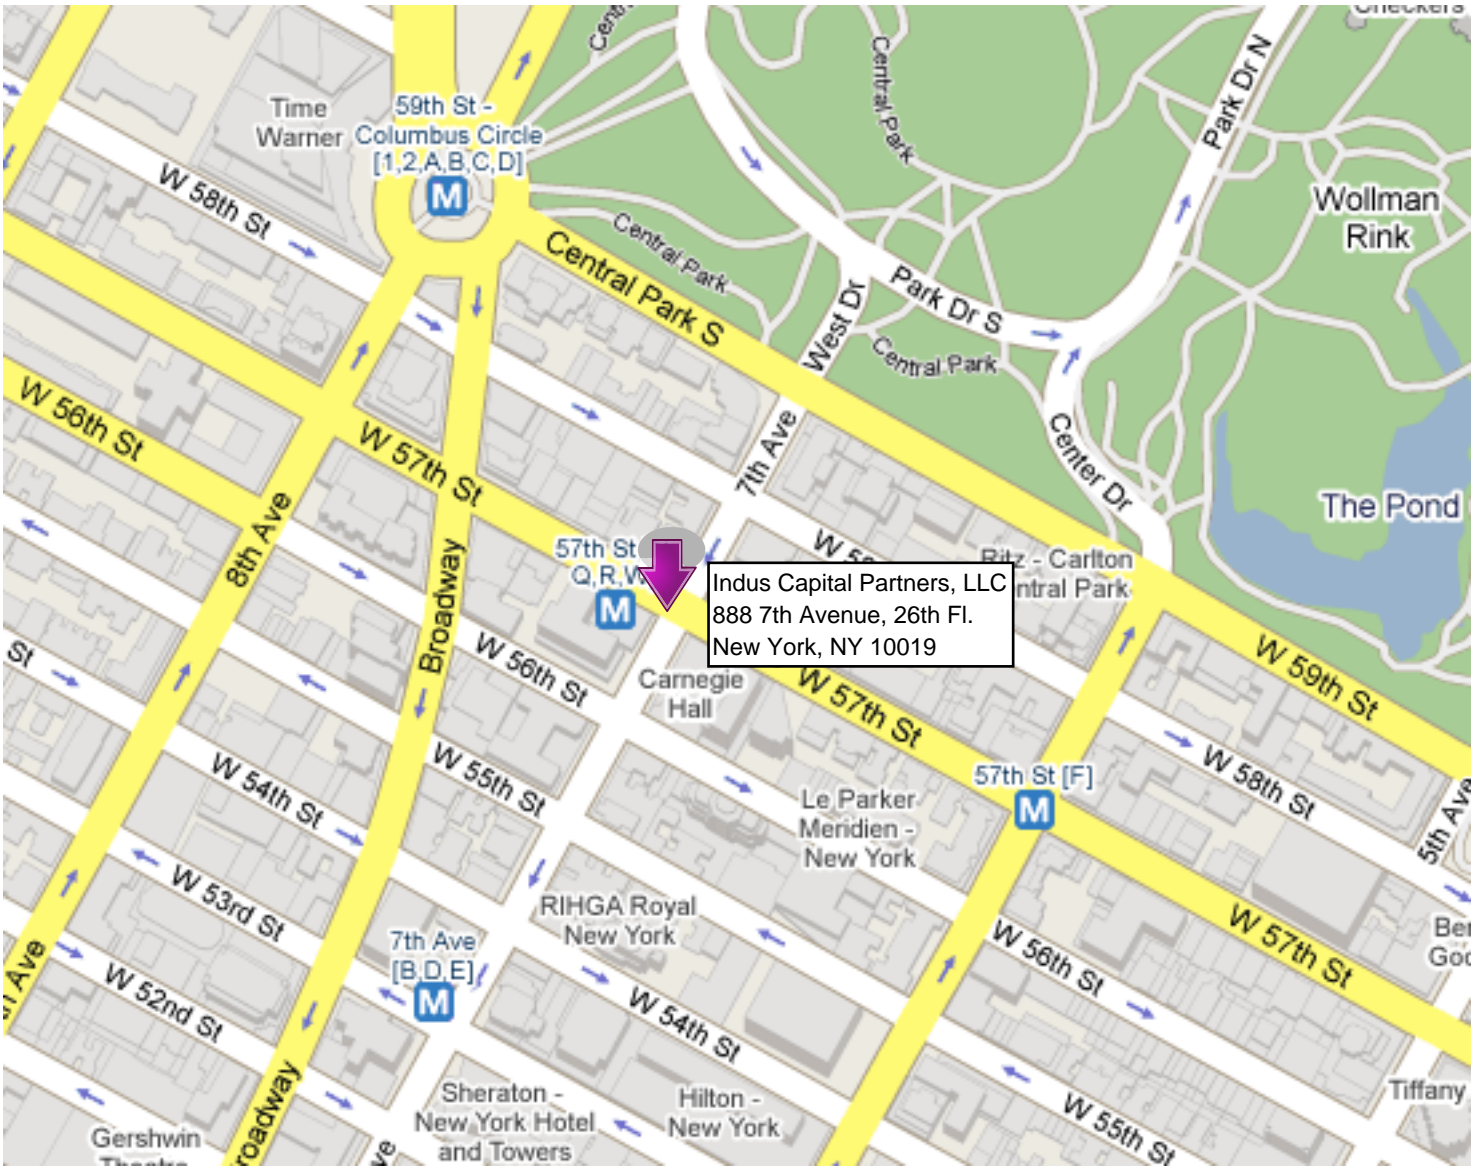

Indus Capital Partners New York

Indus Capital Partners, LLC
888 Seventh Avenue,
26th Floor, NY, NY 10019

Access:

Directions from Newark Airport

Head Northeast on Terminal Access Road and Merge onto Pulaski Skyway N/ US-1 N/US-9 N via ramp to NJ-21. Take the exit onto I-95 N/New Jersey Turnpike N. Slight right at NJ-495 E (signs for Lincoln Tunnel). Continue on NY-495 E. Make slight left at Dyer Avenue (signs for 34th Street/I-495/42nd street/NY-9A. Turn left at 34th Street. Turn left on 8th Avenue. Turn right on 57th Street and office will be in the left.

Directions from LaGuardia Airport

Head west on Terminal B toward LaGuardia Rd. Make slight left at LaGuardia Road and slight right onto the ramp to Grand Central Parkway West. Keep left at the fork, follows signs for Grand Central Parkway West and merge onto Grand Central Parkway West. Take exit 4 for Brooklyn Queens Expressway toward I-278/Staten Island. Merge onto East Brooklyn Queens Expressway. Take exit 35 to merge onto I-495 West. Take exit toward 41st Street/3rd Avenue – toll road. Merge onto E. 37th Street (signs for 37th Street). Turn right at 3rd avenue. Turn left at East 42nd street. Turn right at Avenue of the Americas. Turn left at West 57th Street. Office will be on the left.

Directions from John F. Kennedy Airport

Head southeast on Terminal 1 toward JFK international Airport. Slight left at JFK International Airport. Take ramp onto JFK Expressway. Take the exit onto I-678 N/Van Wyck Expressway N. Take exit 12B for Long Island Expressway/I-495. Merge onto I-495 West. Take the exit toward 41st Street/3rd Avenue – toll road. Merge onto East 37th Street (signs for 37th Street) and turn right onto 3rd Avenue. Turn left at East 42nd Street. Turn right at Avenue of the Americas. Turn left at 57th Street. Office will be on the left.