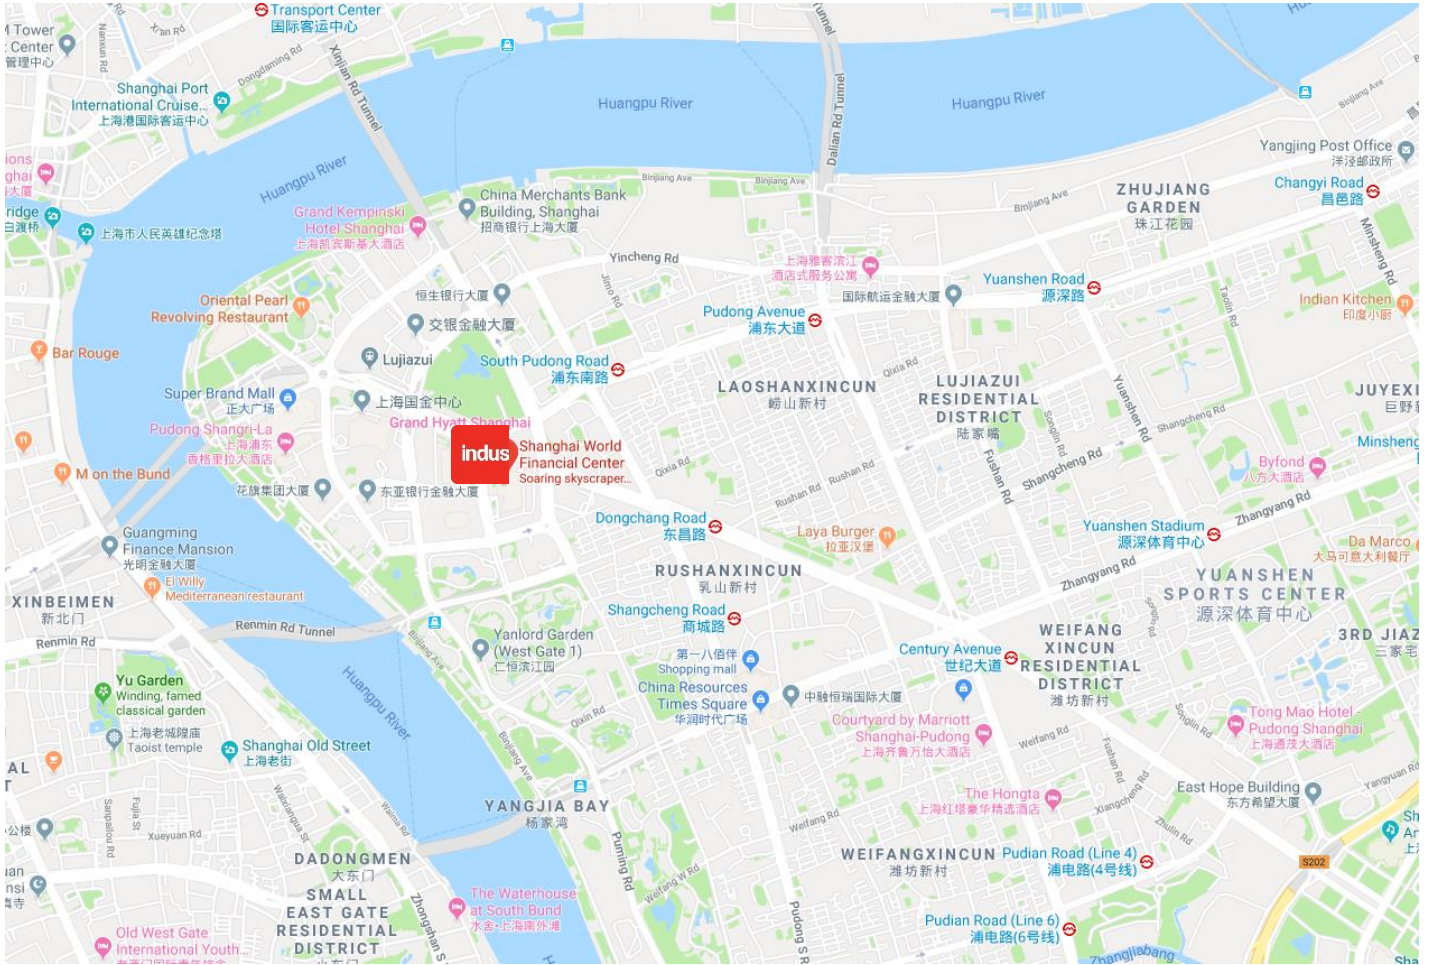

### Access:

By MTR: South Pudong Road OR Dongchang Road

By Taxi: Finance Center Tower 2, 8 Century Avenue, PuDong New District, Shanghai

Please show the below Chinese address to the taxi driver:

# 上海环球金融中心